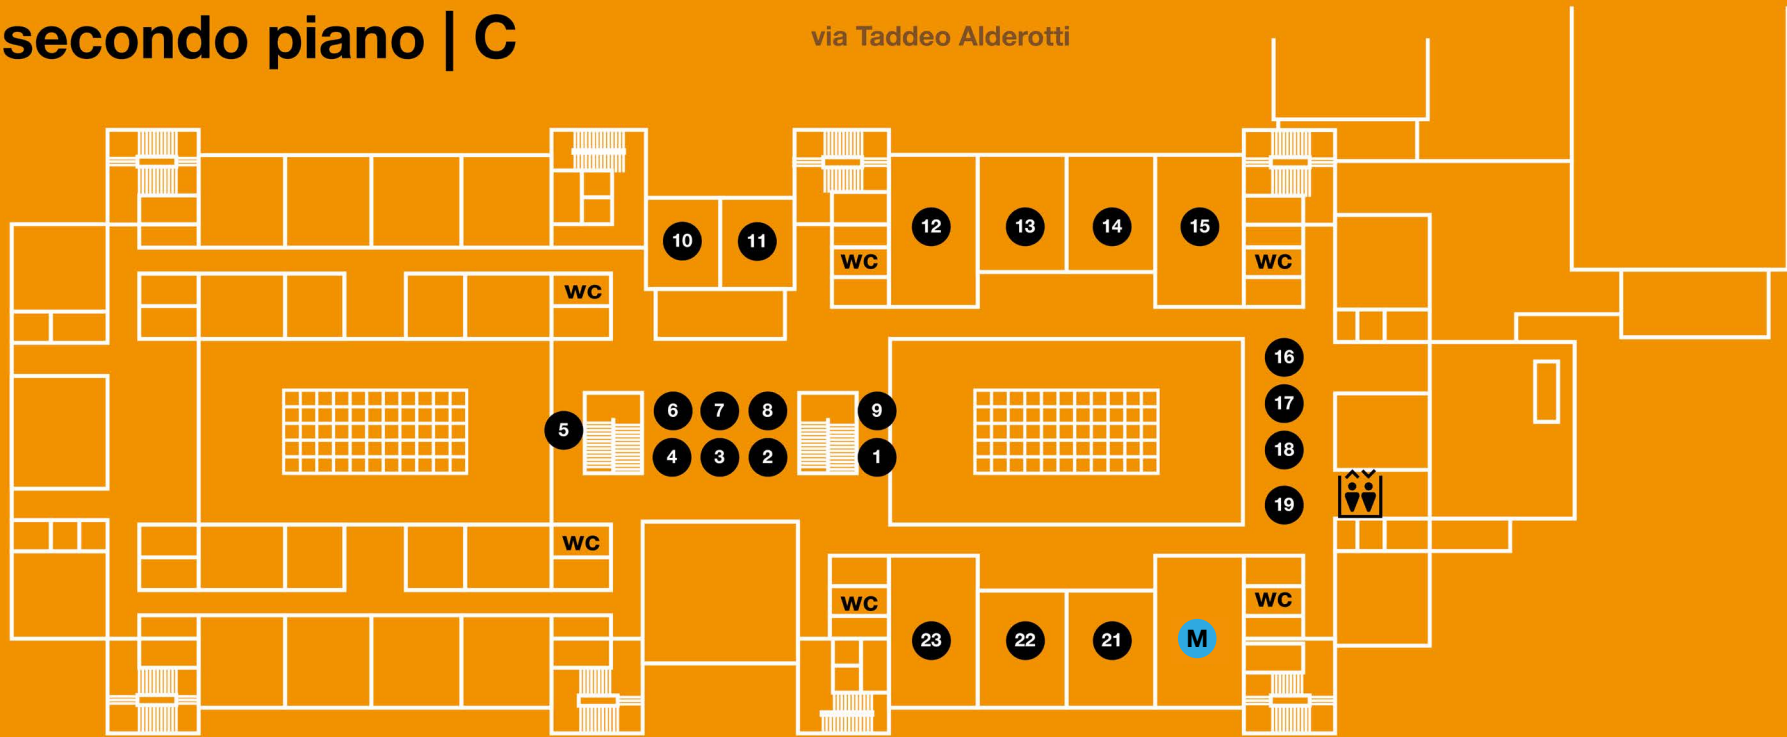

secondo piano | C

via Taddeo Alderotti

viale Morgagni

Career
day
2026

M Meeting room